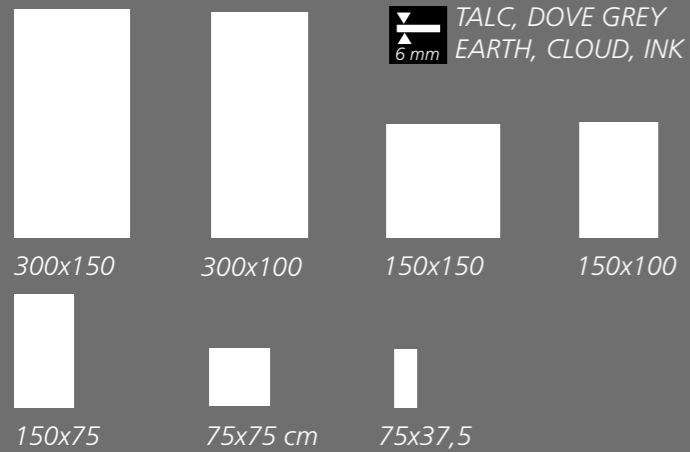

 100x100 ARI10171 R10/B

CLOUD

 100x100 ARI10172 R10/B

INK

 100x100 ARI10173 R10/B

TALC

V3 Starkes Farbspiel

SONDERBESTELLUNG: